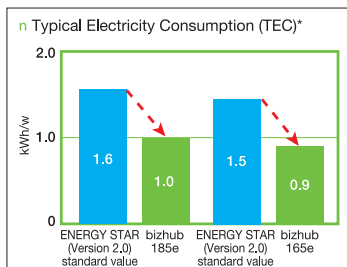

* Values obtained using measurement methods defined by the International ENERGY STAR Program Version 2.0.

Compact & lightweight

With its small footprint and output paper tray integrated into the main unit, the bizhub 185en/165en is ideal for desktops and other locations where space is limited. The lightweight design makes moving the unit a quick and easy task.

Product appearance, configuration and/or specifications are subject to change without notice. This product is not available for some countries or regions.

KONICA MINOLTA, symbol mark, Giving Shape to Ideas, AccurioLabel, AccurioPro, Simitri, S.E.A.D. and KONICA MINOLATA OPTIMIZED PRINT SERVICES are registered trademarks or trademarks of KONICA MINOLTA, INC.

Windows and Windows Server are registered trademarks or trademarks of Microsoft Corporation in the U.S. and other countries.

Adobe and PostScript are registered trademarks or trademarks of Adobe Systems Inc.

Mac OS is registered trademark or trademark of Apple Inc.

From consulting, system design, to operations, Konica Minolta offers total support to optimise your office output environment.
<http://www.bt.konicaminolta.in>

Polymerised toner for superior image quality

Compared to conventional pulverised toner, Konica Minolta's Simitri HD polymerised toner comprises smaller and more uniform particles, resulting in sharp text and subtle gradations. The lower fixing temperature also means faster output, lower energy use, and less paper curling.