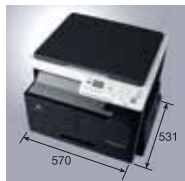

Compact & lightweight

With its small footprint and output paper tray integrated into the main unit, the bizhub 185en/165en is ideal for desktops and other locations where space is limited. The lightweight design makes moving the unit a quick and easy task.

Product appearance, configuration and/or specifications are subject to change without notice. This product is not available for some countries or regions.

KONICA MINOLTA, symbol mark, Giving Shape to Ideas, AccurioLabel, AccurioPro, Simitri, S.E.A.D. and KONICA MINOLATA OPTIMIZED PRINT SERVICES are registered trademarks or trademarks of KONICA MINOLTA, INC.

Windows and Windows Server are registered trademarks or trademarks of Microsoft Corporation in the U.S. and other countries.

Adobe and PostScript are registered trademarks or trademarks of Adobe Systems Inc.

Mac OS is registered trademark or trademark of Apple Inc.

From consulting, system design, to operations, Konica Minolta offers total support to optimise your office output environment.
<http://www.bt.konicaminolta.in>

Polymerised toner for superior image quality

Compared to conventional pulverised toner, Konica Minolta's Simitri HD polymerised toner comprises smaller and more uniform particles, resulting in sharp text and subtle gradations. The lower fixing temperature also means faster output, lower energy use, and less paper curling.