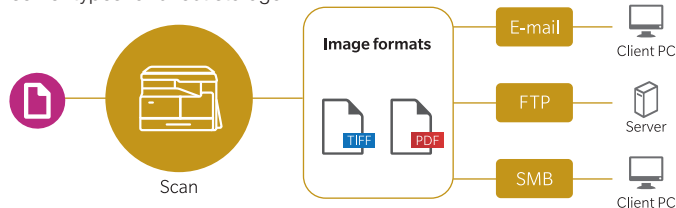

Scan-to-Functions

Scan and send your documents directly to email or select from a variety of server types for direct storage