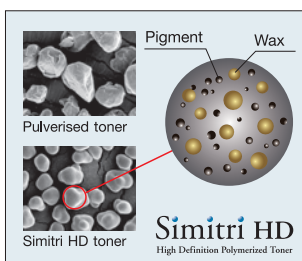

A compact, eco-conscious bizhub with superior usability and functionality

Fully featured, with surprising ease of use

The bizhub 185en/165en is a full-featured 3-in-1 MFP designed to meet printing, copying and scanning needs, yet be simple and intuitive to use. The operation panel features a Shortcut key, which can be freely assigned to one of four commonly used copy functions (Combine Original 2-in-1, Sort, Erase, and Book Separation), as well as an ID Copy key for copying both sides of small-sized documents to one page, function keys for instant access to print settings, numeric keys and a reset key. A unique LED Status Display and clear Error Status Indicator offer at-a-glance visual feedback even from a distance, while LED-backlighting ensures a bright, readable display. Routine maintenance tasks and paper replenishment have also been simplified to minimise downtime and maximise productivity.

Environmentally conscious design

The bizhub 185en/165en minimises environmental impact with a specification that fully complies with the standards set by the International ENERGY STAR Program Version 2.0. The compact, lightweight design means fewer raw materials and less energy is used during manufacture. The use of biomass-based Simitri HD polymerised toner results in around 30% less CO₂, NO_x and SO_x in its manufacture than conventional toner, and saves energy in use thanks to its lower fixing temperature. Toner waste has been completely eliminated by a Toner Loop mechanism that collects and recycles toner within the unit.

* Values obtained using measurement methods defined by the International ENERGY STAR Program Version 2.0.

Compact & lightweight